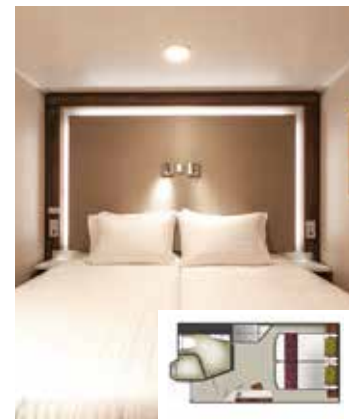

From 16 sq.m
Max Occupancy 2 – 4
Deck 5/9/10/11/12/13
2 Single Beds + 2 Single Sofa Beds/
1 Single Sofa Bed