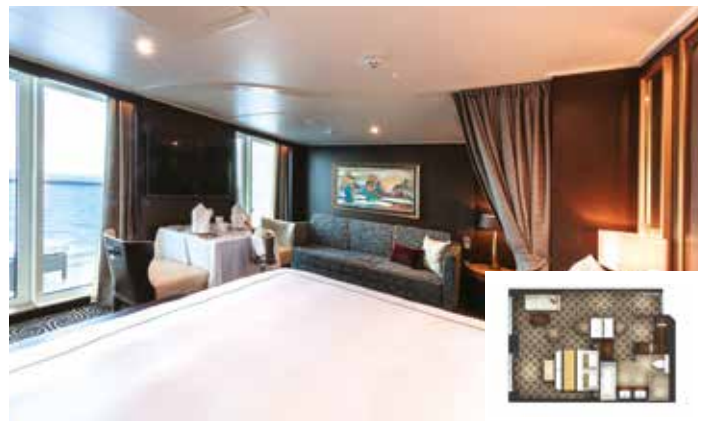

## PALACE SUITE

From 37 sq.m  
Max Occupancy 4\* | Deck 13/15/16/17  
1 Queen-size Bed + 1 Double Sofa Bed