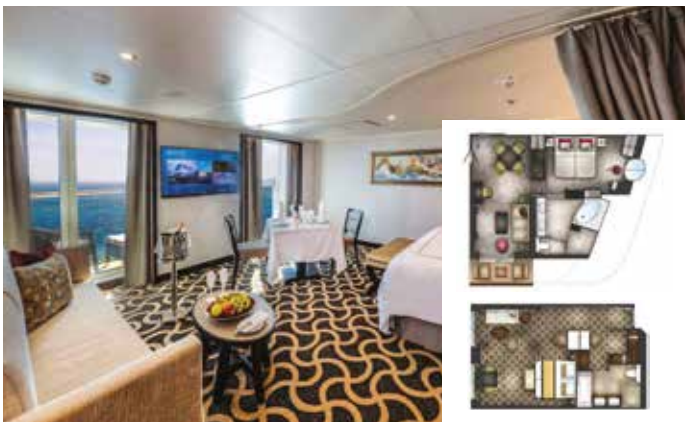

PALACE DELUXE SUITE

From 41 sq.m | Max Occupancy 4 | Deck 9/10/11/12/13/15
1 Queen-size Bed + 1 Double Sofa Bed