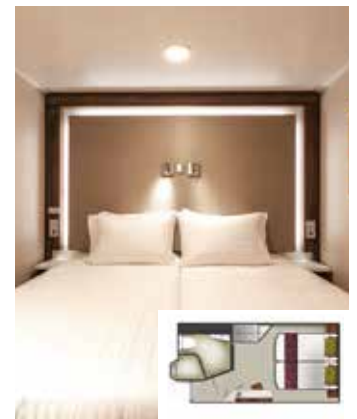

INTERIOR STATEROOM

From 13 sq.m
Max Occupancy 2 – 4^
Deck 5/8/9/10/11/12/13/15
2 Single Beds/ 2 Single Beds +
1 Ceiling Pullman Bed/
1 Single Bed + 1 Pullman Bed +
1 Double Sofa Bed

*The maximum occupancy of designated Palace Suites can be up to 6 guests upon request, subject to stateroom availability.

^The above image is for a stateroom configuration for 2 persons – other stateroom configurations for 3 persons and 4 persons are also available.